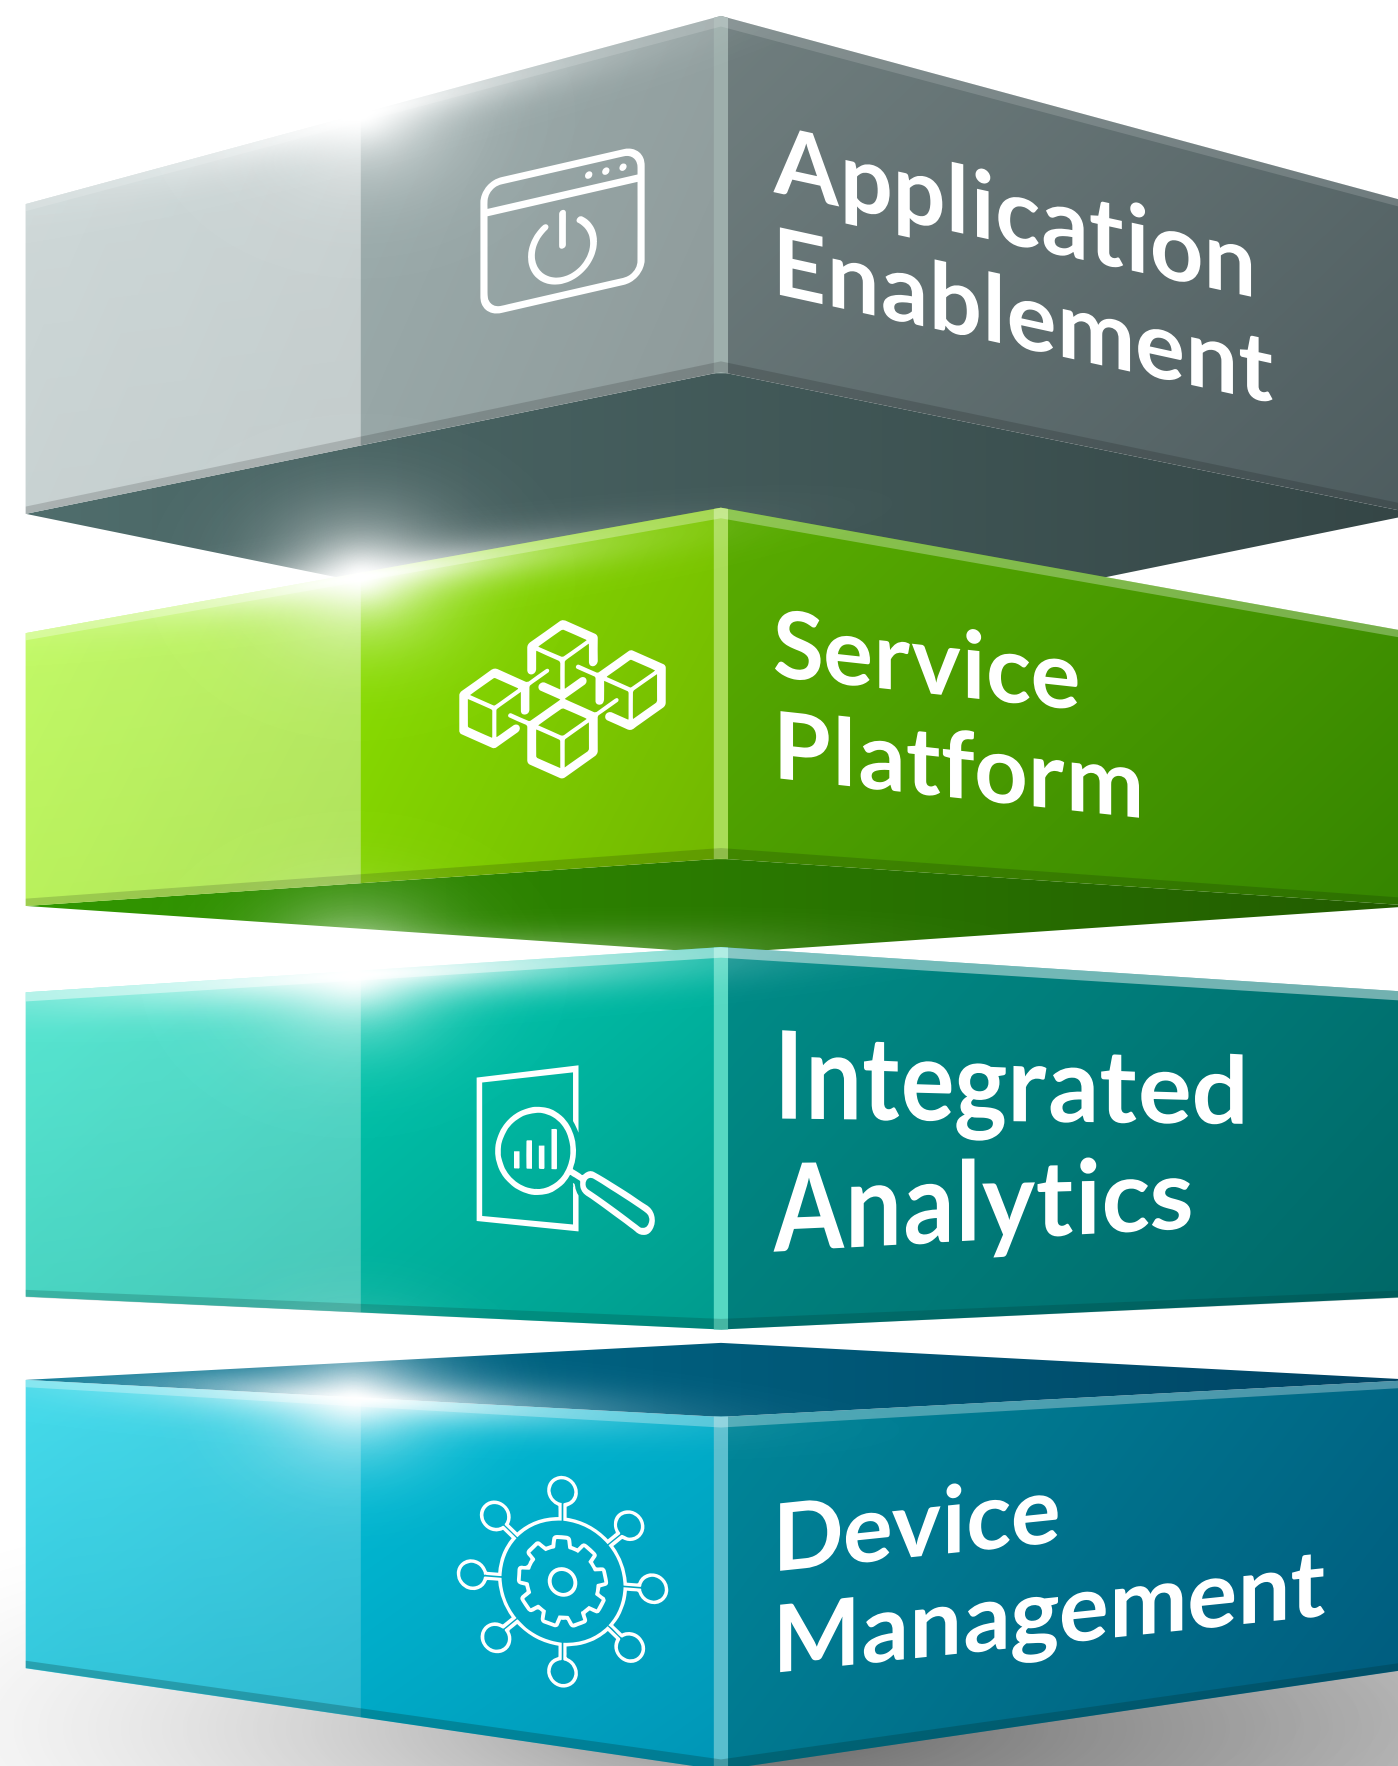

StarHub 5G IoT Platform

Retail

Transport

Manufacturing

Energy

Logistic

Facilities

StarHub 5G IoT Platform

Cloud

Hybrid

On Premises

Edge

True Multi-tenancy
Scalability & High Availability

End to end Security

- Security Management
- Custom Mobile App
- Smart Carpark
- Footfall Analytics
- Smart Toilet
- Surveillance
- Smart Metering
- Predictive Maintenance
- Monitoring
- Portal Management

- API Management
- Rule Engine

- Data Analytics & Visualisation
- Big Data
- Predictive Analytics

- Device Management
- Device Connection
- Operations Monitoring

All Devices, All Networks: